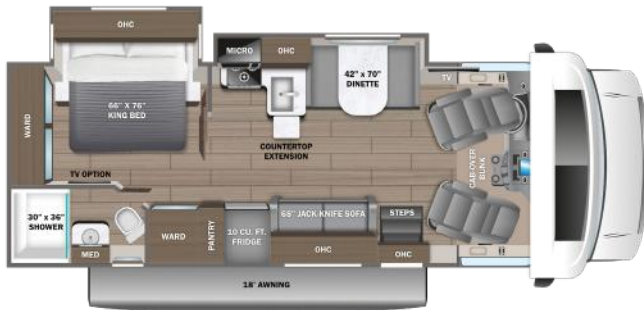

2026 GREYHAWK

27U OPTION: A

29MV OPTION: A

30Z OPTION: A

31F OPTION: A

OPTION

A

Theater Sofa