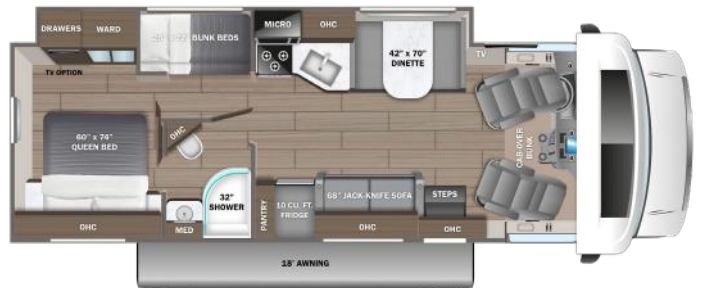

2026 GREYHAWK

27U OPTION: A

29MV OPTION: A

30Z OPTION: A

31F OPTION: A

OPTION

A

Theater Sofa

OPTIONS

Power theater seating
LED HD Smart TV in bedroom
Dual 13,500 BTU A/C units with power management system (no heat pump)
Aluminum rims
Folding windshield sun shade
Blackout package - includes black bumper, grille, mirrors and wheels (available with any exterior)