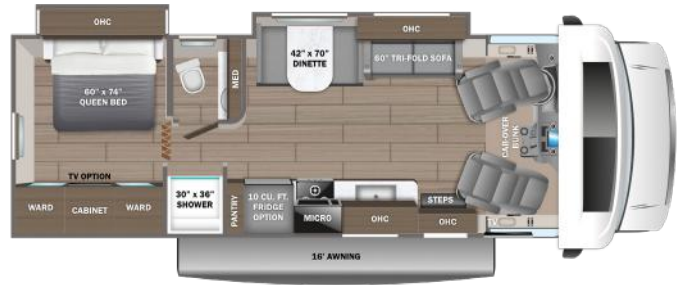

2026 GREYHAWK

27U OPTION: A

29MV OPTION: A

30Z OPTION: A

31F OPTION: A

OPTION

A

Theater Sofa

OPTIONS

Power theater seating
LED HD Smart TV in bedroom
Dual 13,500 BTU A/C units with power management system (no heat pump)
Aluminum rims
Folding windshield sun shade
Blackout package - includes black bumper, grille, mirrors and wheels (available with any exterior)